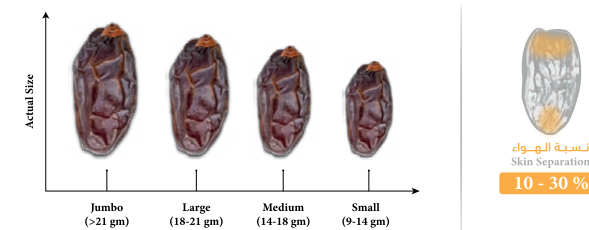

MEDJOOl DATE CHARACTERISTICS

TYPE

Natural Fruit

COLOUR

Light to Dark Brown.

TASTE

Sweet with carame-like flavour.

SHAPE

Oval- Semi Cylindrical Shape.

LENGTH

Up to 7cm

DIAMETER

up to 3cm

MOISTURE CONTENT: 17 to %27

PREMIUM MEDJOOOL DATES:

Just like all of our dates, our Premium Medjool dates are freshly hand-picked and carefully packed. What makes Premium Medjool dates exquisite is their tight skin, with nearly no separation between the skin and the fruit, which gives a very appetising appearance that complements the dates' soft and rich texture.

Our Premium Medjool dates come in a variety of different size categories: Jumbo, Large, Medium and Small.

DELIGHT MEDJOOOL DATES:

Just like all of our dates, our Delight Medjool dates are freshly hand-picked and carefully packed. Delight Medjool dates have a softer texture and a looser skin, and they contain higher levels of moisture.

Our Delight Medjool dates come in a variety of different size categories: Jumbo, Large, Medium and Small.

STANDARD MEDJOOOL DATES:

Just like all of our dates, our Standard Medjool dates are freshly hand-picked and carefully packed. Standard Medjool dates are the consumers' number 1 value product, with visible skin separation but dazzling rich texture.