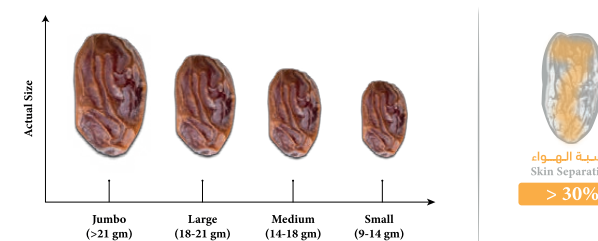

Our packaging sizes range from 5kg bulk pack to 3kg, 2kg, 1kg, 500g, 250g, 170g, and many more custom packages that meet our clients' requirements.