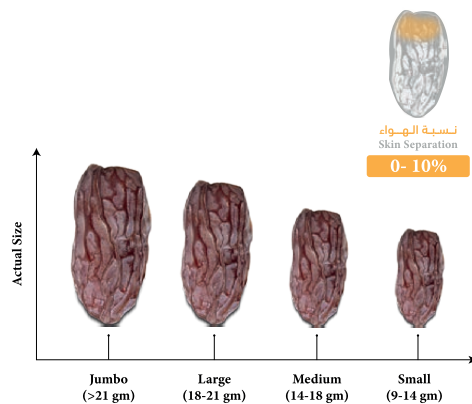

MEDJOOl DATE CHARACTERISTICS

TYPE

Natural Fruit

COLOUR

Light to Dark Brown.

TASTE

Sweet with carame-like flavour.

SHAPE

Oval- Semi Cylindrical Shape.

LENGTH

Up to 7cm

DIAMETER

up to 3cm

MOISTURE CONTENT: 17 to %27

PREMIUM MEDJOOOL DATES:

Just like all of our dates, our Premium Medjool dates are freshly hand-picked and carefully packed. What makes Premium Medjool dates exquisite is their tight skin, with nearly no separation between the skin and the fruit, which gives a very appetising appearance that complements the dates' soft and rich texture.

Our Premium Medjool dates come in a variety of different size categories: Jumbo, Large, Medium and Small.

DELIGHT MEDJOOOL DATES:

Just like all of our dates, our Delight Medjool dates are freshly hand-picked and carefully packed. Delight Medjool dates have a softer texture and a looser skin, and they contain higher levels of moisture.

Our Delight Medjool dates come in a variety of different size categories: Jumbo, Large, Medium and Small.

STANDARD MEDJOOOL DATES:

Just like all of our dates, our Standard Medjool dates are freshly hand-picked and carefully packed. Standard Medjool dates are the consumers' number 1 value product, with visible skin separation but dazzling rich texture.